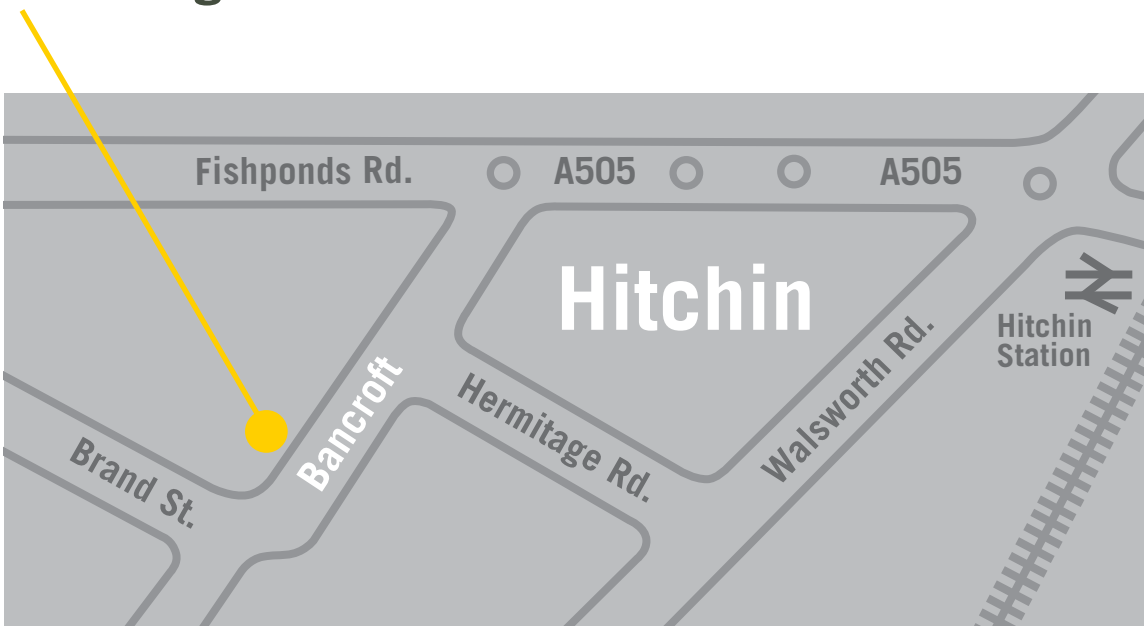

Directions

We're easy to find. You can arrive by car, train, or even plane - Luton airport being just 20 minutes away. The nearest motorways are the M1, leave at the airport junction - 10a, or the A1(M), leave at junction 8. Hitchin is signposted from each. We have parking available too.

If you're coming by train, mainline from Kings Cross to Hitchin, let us know and we'll collect you from the station.

We're right here in the town.

7 Bancroft
Hitchin
Herts
SG5 1JQ
Tel: 01462 453705

SHAUN
POWER
DESIGN